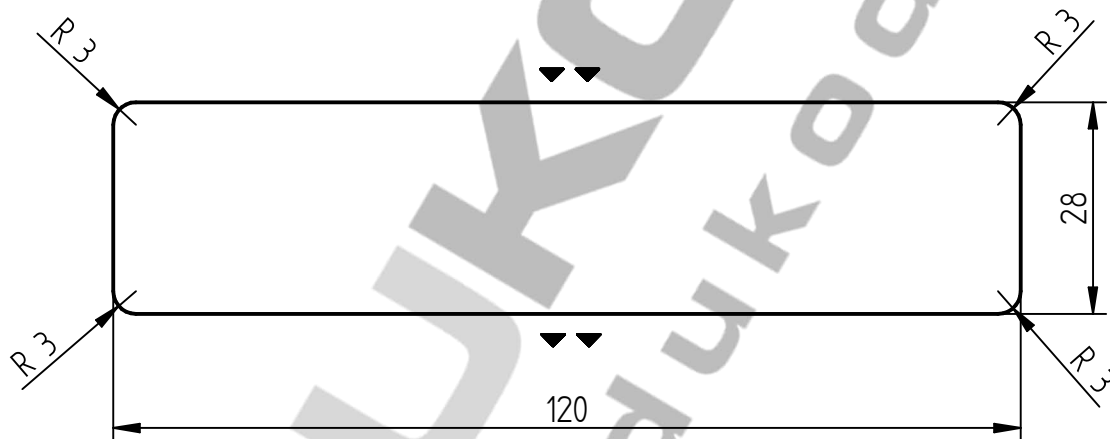

PROFILE: 16072279

DATE: 2016-02-11

Type: 4R3

Nom size: 32 x 125

Act size: 28 x 120

**Tolerances:**

Thickness:  $\pm 0,5$  mm

Width:  $\pm 0,5$  mm

Length:  $\pm 5$  mm

**Surface and planing**

~

original sawn / saepind

≈

bandsawn / lintsaeppind

↕

hit & miss planed