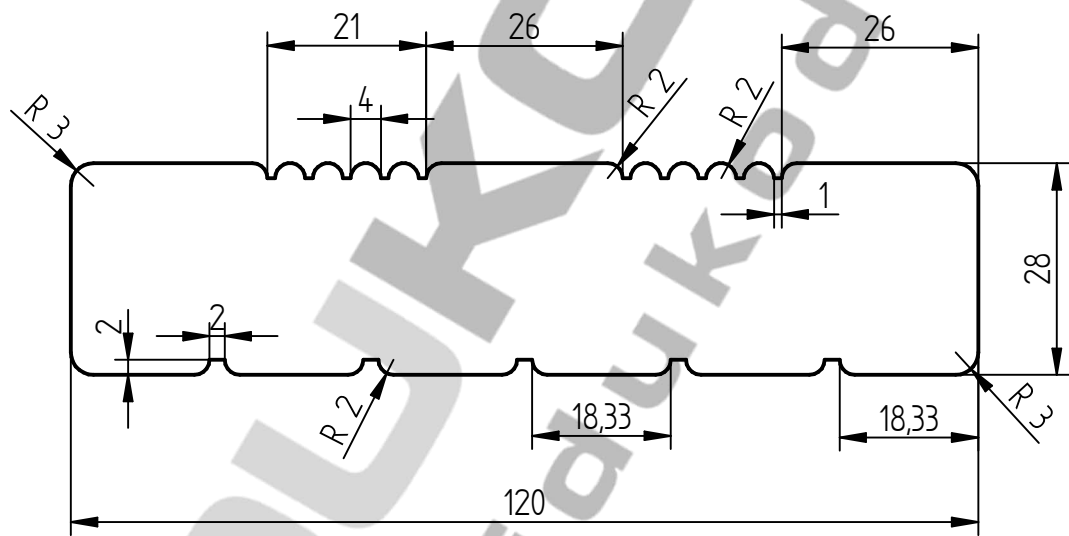

PROFILE: 56420279

DATE: 2017-02-28

Type: DECK

Nom size: 32 x 125

Act size: 28 x 120

Tolerances:

Thickness: $\pm 0,5$ mm

Width: $\pm 0,5$ mm

Length: ± 5 mm

Surface and planing

- ~ original sawn / saepind
- ≈ bandsawn / lintsaeppind
- ▼ hit & miss planed
- ▼▼ fine planed / hästi hөөveldatud
- ▼ planed / hөөveldatud
- ~ rifle / rihveldatud
- ~ planed-sawn / hөөvelsaepind