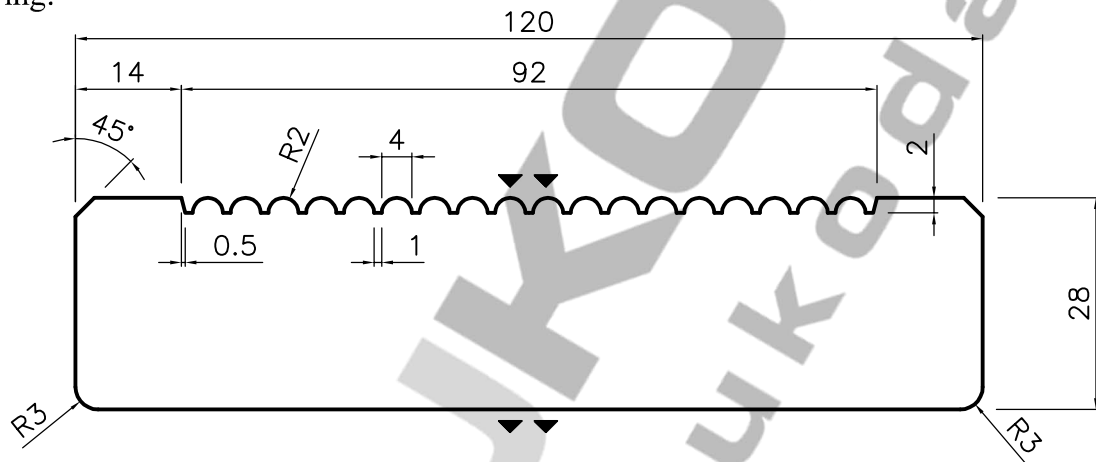

PROFILE Nr: 5613050

DATE:

Buyer:

Country:

Nom size: 32 x 125

Act size: 28 x 120

Invoicing size:

Drawing:

Quality:

Packing:

Tolerances: Thickness: $\pm 0,5$ mm
Width: $\pm 0,5$ mm
Length: ± 50 mm

Surface and planing

~ original sawn / saepind
~ bandsawn / lintsaepind
▼ hit & miss planed
▼▼ fine planed / hästi hõõveldatud
▼ planed / hõõveldatud