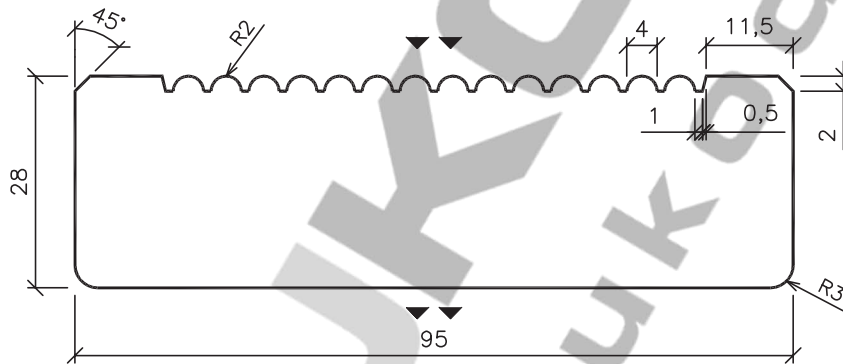

PROFILE Nr 56120050 (1:1)

DATE:

Buyer:

Country:

Nom size: 32 x 100

Act size: 28 x 95

Invoicing size: 32 x 100

Drawing:

Quality:

Packing:

Tolerances: Thickness: $\pm 0,5$ mm
Width: $\pm 0,5$ mm
Length: ± 50 mm

Surface and planing

~ original sawn / saepind
~ bandsawn / lintsaeppind
▲ hit & miss planed
▲▲ fine planed / hästi hõõveldatud
▲ planed / hõõveldatud