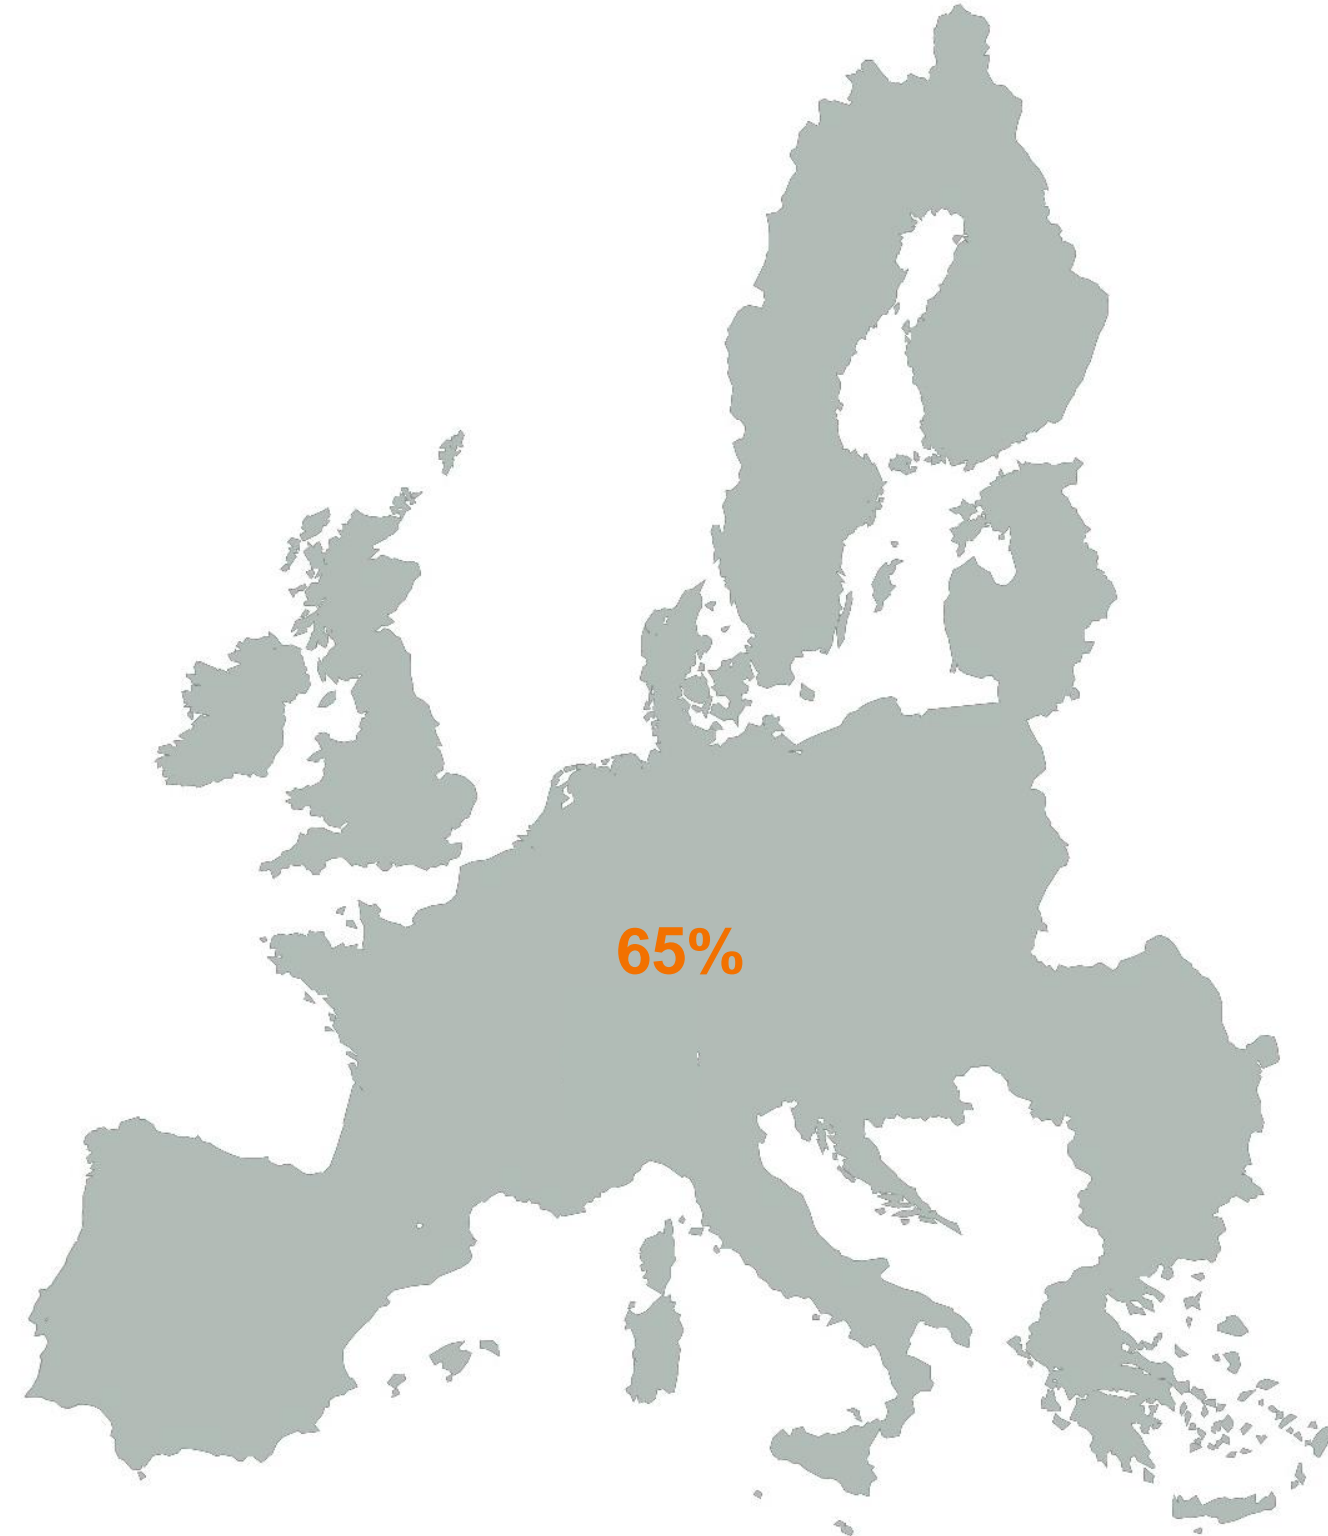

2018

2020

2021

First planing line

Second planing line

First painting line

Buying Beer factory
and land **2 ha**

Second painting line

Buying land
next to us **10 ha**

Established

Põhja-Ameerika

Euroopa

Aasia

7000 

20% 

 17 000 km 
A> B