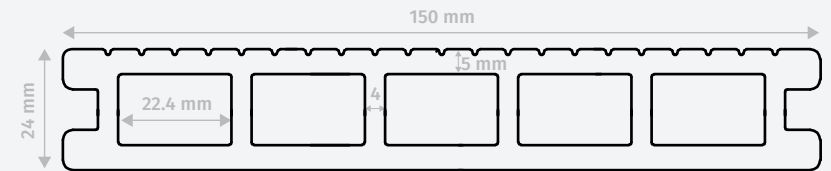

UNODECK ULTRA
PROFILE FOR
TERRACES, POOLS,
PATIO AREAS

TECHNICAL DATA SHEET UNODECK ULTRA

Standard length:	2200mm, 3000mm, 4000mm
Weight per 1 linear meter:	2,4 kg
Composition:	50% wood flour, 30% HDPE, 20% additives
HS code:	3925908009
Packaging:	Pallet, stretch film, ribbon
Fading:	< 10%
Water absorption :	< 1%
Incoterms:	FCA – CIP
Productive capacity:	12 500 sqm/month
Texture:	3D Embossing